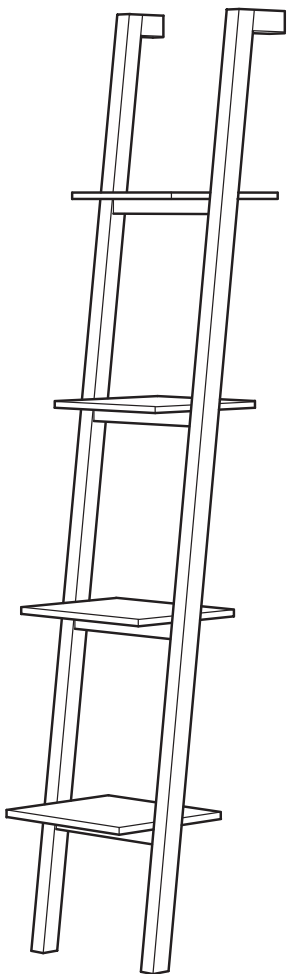

MIXBO

Demixed by
Relaxdesign

erasmuskit.wordpress.com

2x **REXBO**

4x **TRYGGVE**
(119x28cm)

1x **OBSERVATÖR**
(100cm)

100874

16x

101350

16x

108458

4x

1

2

3

4

A pencil icon is positioned on the left side of a writing area. The area contains three horizontal dashed lines for writing.

5

6

7

A writing area with a pencil icon on the left and three horizontal dashed lines for text.